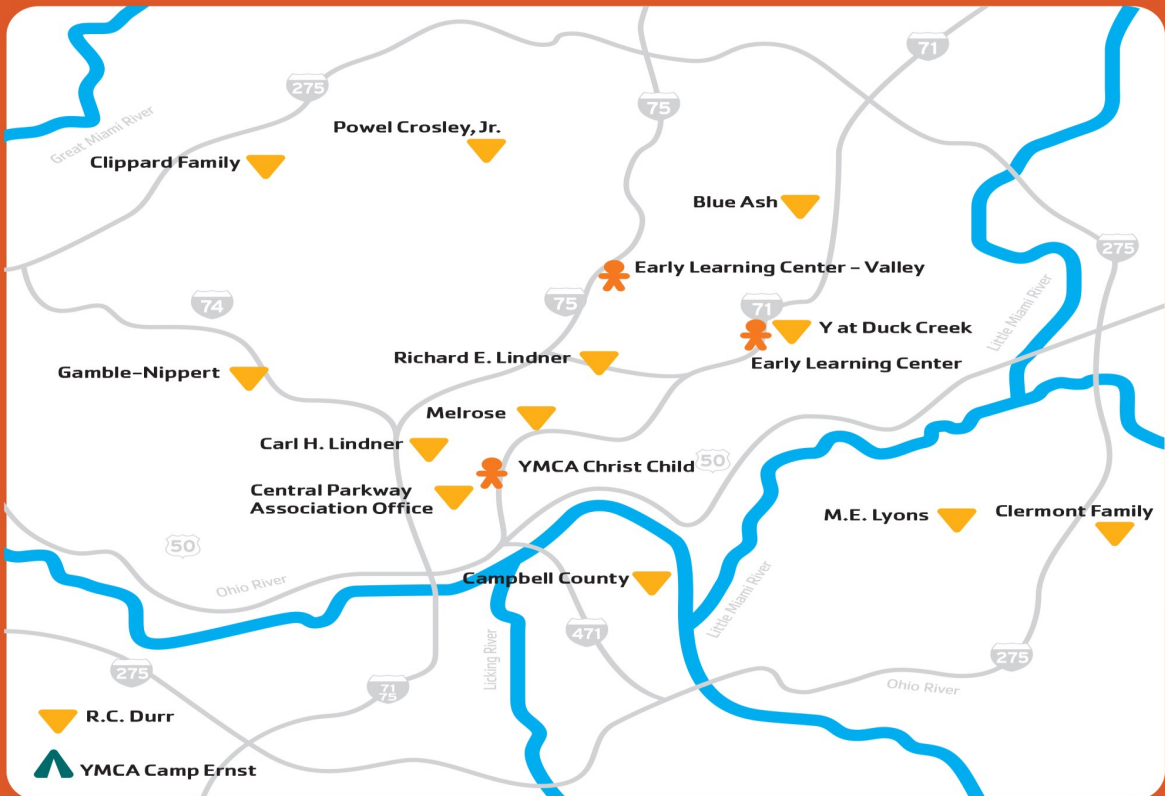

MY Y IS NOW EVERY Y IN CINCINNATI

Another great reason to join the Y!

Southeastern Indiana YMCA members now have the flexibility to use Greater Cincinnati YMCAs at no extra charge.

Association Offices
1105 Elm Street
Cincinnati, OH 45202
(513) 362-YMCA

Richard E. Lindner YMCA
2039 Sherman Ave.
Norwood, OH 45212
(513) 731-0115

Y at Duck Creek
5040 Kingsley Drive
Cincinnati, OH 45227
(513) 246-3250

Early Learning Center - Valley
7617 Reading Road
Cincinnati, OH 45237
(513) 761-2219